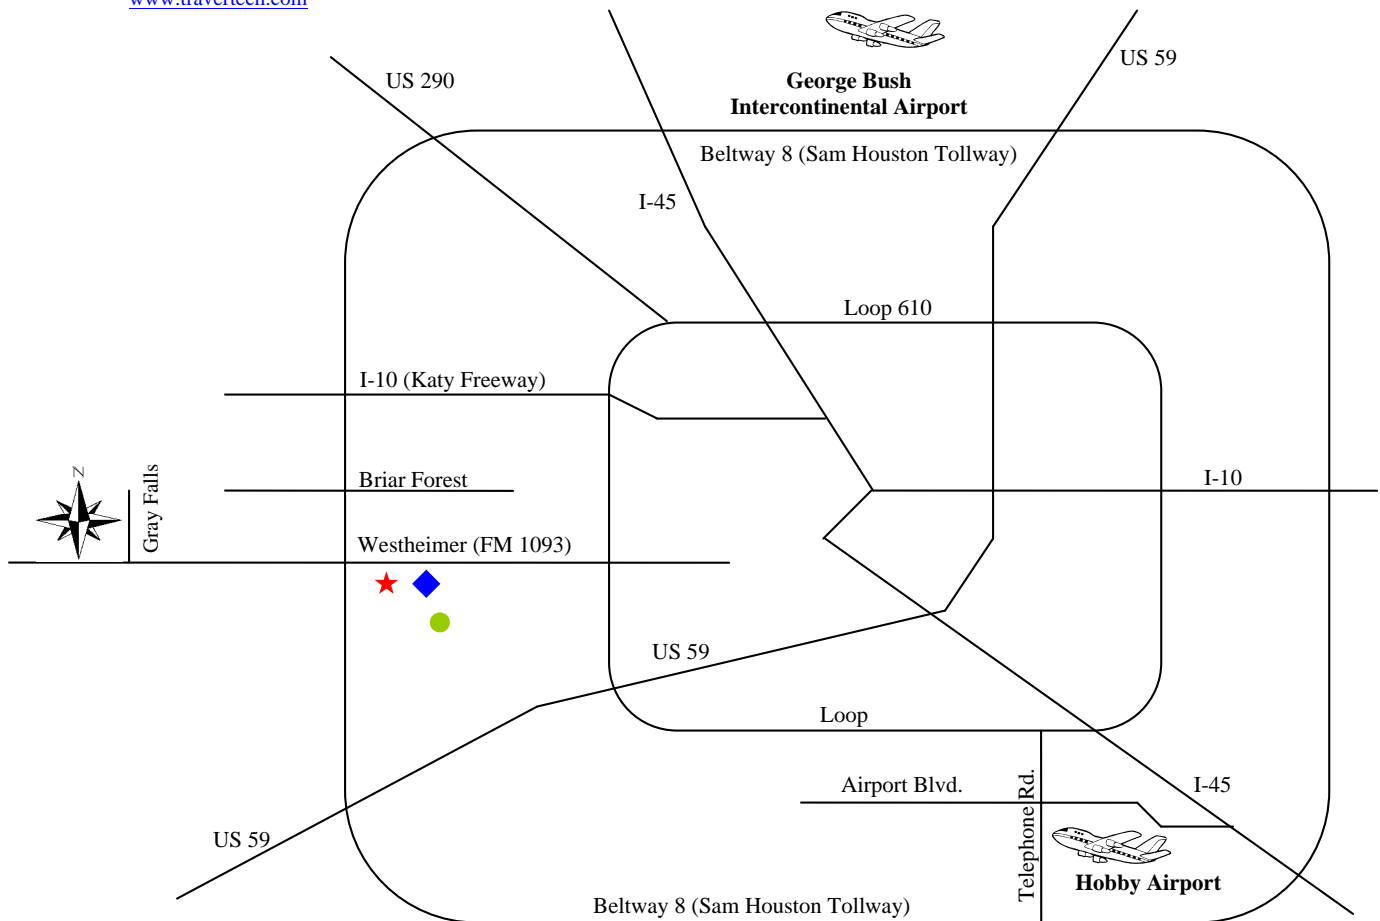

An **ADP** Company

2550 Gray Falls Drive, Suite 400
Houston, TX 77077-6675
Phone: 281-752-6262 Fax: 281-556-5400
800-929-8478
www.travertech.com

Q: What is the best route to reach the hotels coming from one of the major airports?

A: Directions from the George Bush Intercontinental (IAH) Airport:

- Take airport exit to Sam Houston Tollway* (Beltway 8)
- Travel West on the Tollway/Beltway approximately 35 miles.
- Take Westheimer Rd. exit and turn left onto Westheimer
- The Marriott Westchase [formerly Adam's Mark] (★), Courtyard Marriott (●), and Hilton Westchase (◆) are on the right.

Directions from Hobby Airport:

- Exit airport and turn left onto Airport Blvd.
- Turn left onto I-35/Telephone Rd.
- Continue approximately 5 miles to Sam Houston Tollway * (Beltway 8).
- Travel West (right) on the Tollway/Beltway approximately 25 miles.
- Take the Westheimer Rd. exit and turn right onto Westheimer
- The Marriott Westchase [formerly Adam's Mark] (★), Courtyard Marriott (●), and Hilton Westchase (◆) are on the right.

Q: What is the best route to reach Traver Technologies coming from one of the recommended the hotels?

A: Directions Marriott Westchase [formerly Adam's Mark], Courtyard Marriott, and Westchase Hilton to Traver Technologies:

- Turn left onto Westheimer and travel approximately 2.5 miles
- Turn right onto Gray Falls Drive
- Traver Technologies is the first building on the left. Traver offices are located in the 4-story black, glass building on the 4th floor. Visitor parking is located on the west side of the building.

*The Sam Houston Tollway fees range in price from $.75 to $1.50 per toll booth (3 tolls @ $1.50 each from Bush). For convenience in travel, have lots of quarters or change readily available.